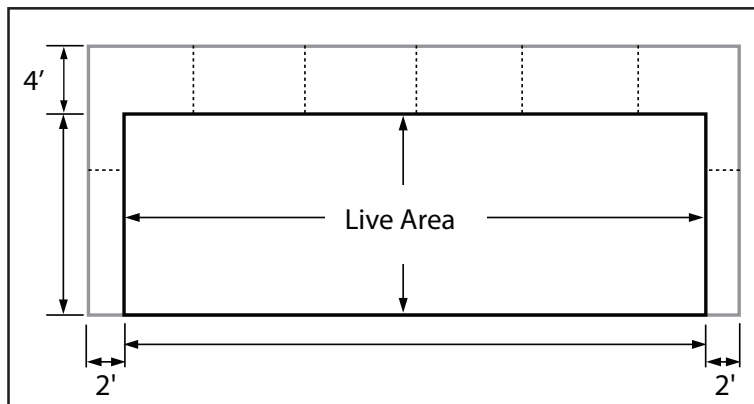

Extensions

INTERNATIONAL

Extension Size:

MAX Final Trim Height: 4.5'

MAX Final Trim Width: 2.5'

All extensions require 6" of bleed on all sides.

1/12 Scale 300 DPI

1/124 Scale 600 DPI

Substrate:

Light weight recyclable bulletin flex, i.e. Polyethylene or Polypropylene, or light weight (3.8 oz - 7 oz) PVC or composites. Additionally 3M, Avery, Arlon High-Tack vinyls.

Inks:

Inks must be weatherproof/waterproof with sufficient UV protection, and in compliance with product bulletin specifications of substrate manufacturer. Eco-Solvent, or Latex with UV.

Finishing:

6" bleed on all four sides, also a faint outline for complex shapes.

Delivery:

All content is subject to the approval of International Outdoor.

International Outdoor must receive copy 10 working days prior to posting date.