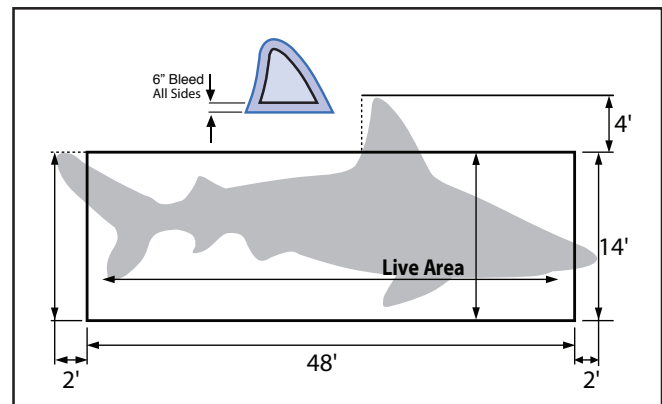

Extensions

INTERNATIONAL

Extension Size:

MAX Final Trim Height: 4.5'

MAX Final Trim Width: 2.5'

All extensions require 6" of bleed on all sides.

1/12 Scale 300 DPI

1/124 Scale 600 DPI

Substrate:

Light weight recyclable bulletin flex, i.e. Polyethylene or Polypropylene, or light weight (3.8 oz - 7 oz) PVC or composites. Additionally 3M, Avery, Arlon High-Tack vinyls.

Inks:

Inks must be weatherproof/waterproof with sufficient UV protection, and in compliance with product bulletin specifications of substrate manufacturer. Eco-Solvent, or Latex with UV.

Finishing:

6" bleed on all four sides, also a faint outline for complex shapes.

Delivery:

All content is subject to the approval of International Outdoor.

International Outdoor must receive copy 10 working days prior to posting date.