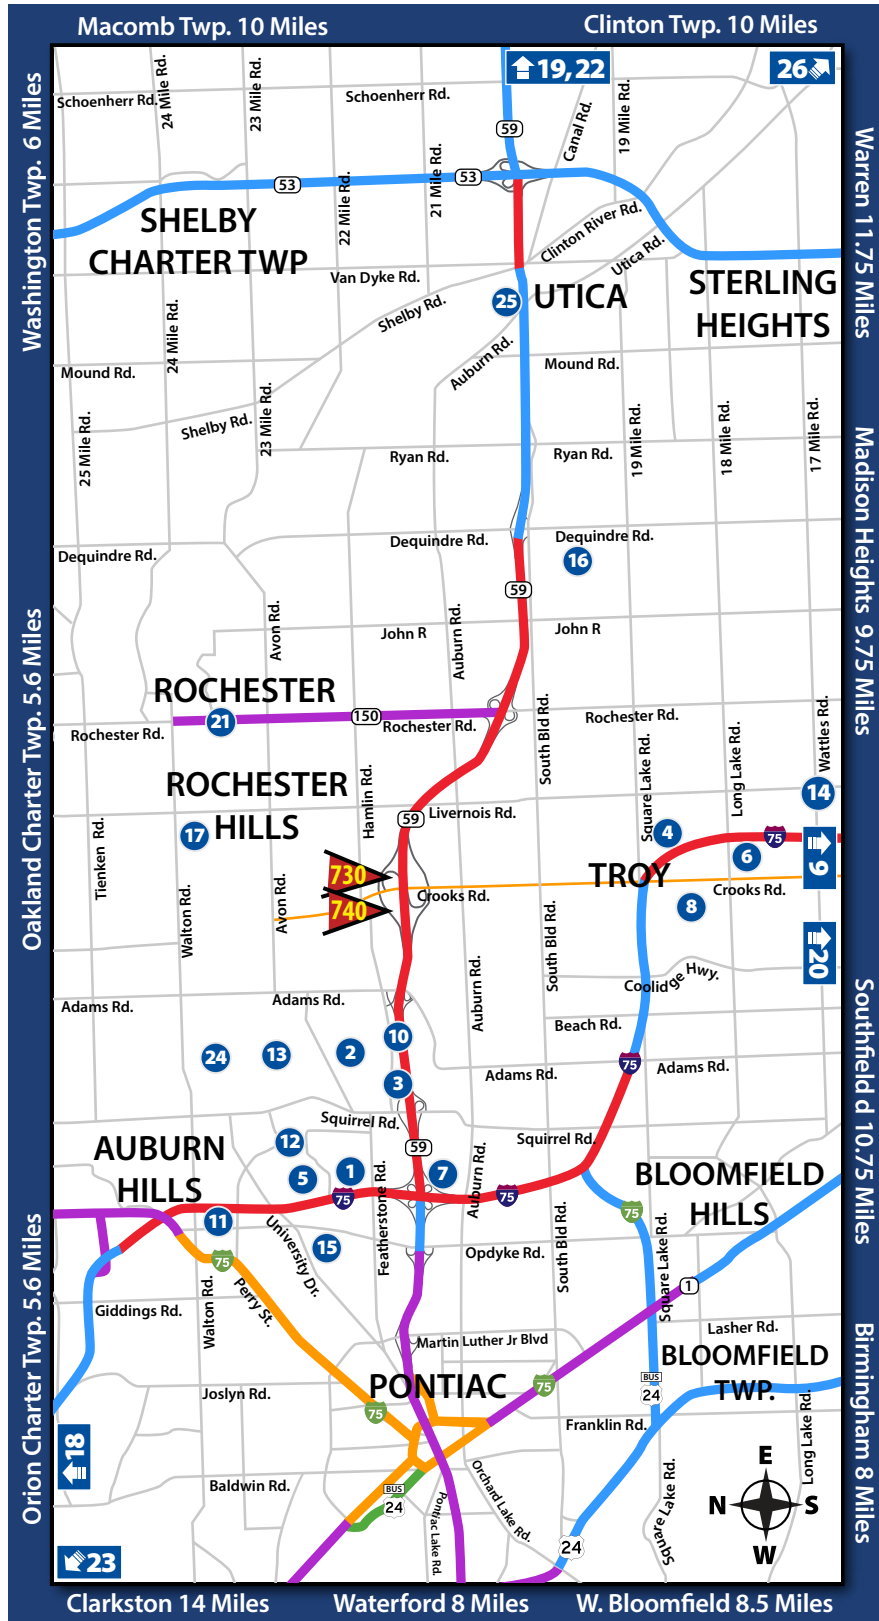

Rochester Hills & Surrounding Communities

Billboard Locations, Traffic Counts, and Key Points of Interest

2018 Annual Average Daily Traffic

Companies

- 1 Fiat Chrysler Automobile (FCA) USA LLC
- 2 Fanuc North America Corp.
- 3 Volkswagen Group of America
- 4 Delphi Headquarters
- 5 Faurecia North America Headquarters
- 6 Magna International
- 7 Mahindra North America
- 8 Flagstar Bank Corp.
- 9 Kelly Services Inc.
- 10 Borg Warner Inc. World Headquarters
- 11 GKN Driveline North America
- 12 Hirotech America

Schools

- 13 Oakland University
- 14 Walsh College
- 15 Baker College

Hospitals

- 16 Beaumont Hospital
- 17 Ascension Providence Hospital

Shopping

- 18 Great Lakes Crossing
- 19 Partridge Creek
- 20 Somerset Mall
- 21 Downtown Rochester
- 22 Lakeside Mall

Entertainment

- 23 DTE Energy
- 24 Meadowbrook Hall and Amphitheater
- 25 Jimmy John Field
- 26 Freedom Hill

* The traffic counts are based on numbers from MDOT, AADT, and SEMCOG. All locations and distances are estimated from Google Maps.