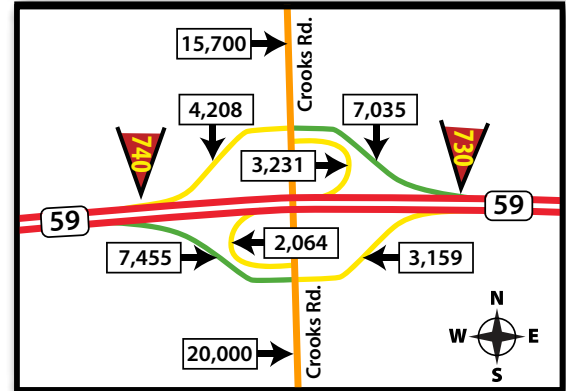

Rochester Hills & Surrounding Communities

Billboard Locations, Traffic Counts, and Key Points of Interest

2018 Annual Average Daily Traffic

Companies

- 1 Fiat Chrysler Automobile (FCA) USA LLC
- 2 Fanuc North America Corp.
- 3 Volkswagen Group of America
- 4 Delphi Headquarters
- 5 Faurecia North America Headquarters
- 6 Magna International
- 7 Mahindra North America
- 8 Flagstar Bank Corp.
- 9 Kelly Services Inc.
- 10 Borg Warner Inc. World Headquarters
- 11 GKN Driveline North America
- 12 Hirotech America

Schools

- 13 Oakland University
- 14 Walsh College
- 15 Baker College

Hospitals

- 16 Beaumont Hospital
- 17 Ascension Providence Hospital

Shopping

- 18 Great Lakes Crossing
- 19 Partridge Creek
- 20 Somerset Mall
- 21 Downtown Rochester
- 22 Lakeside Mall

Entertainment

- 23 DTE Energy
- 24 Meadowbrook Hall and Amphitheater
- 25 Jimmy John Field
- 26 Freedom Hill

* The traffic counts are based on numbers from MDOT, AADT, and SEMCOG. All locations and distances are estimated from Google Maps.