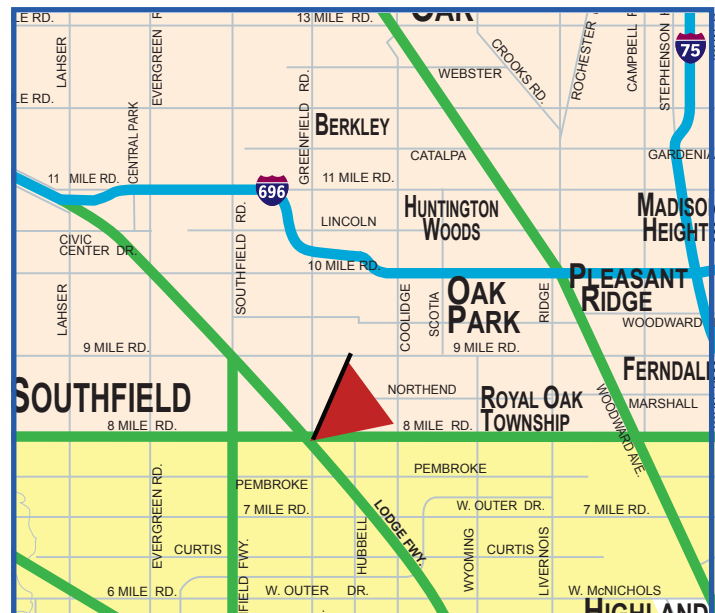

Previously Outfront:
DT 0095520A

Available Jan 1, 2023

KEY ATTRIBUTES: This billboard has two strategic roadway views (Lodge Fwy. SB and 8 Mile Rd. EB). This is the first billboard in Detroit on the Lodge Freeway (US-10) coming from the suburbs of affluent Oakland County, and the cities of Southfield, Franklin, Farmington Hills, West Bloomfield, Birmingham, and Bloomfield Hills. Motorist travel past this billboard from Southfield Road (1 min.), I-696 (3 min.), and Telegraph Road (5 min.). Located just 2.5 minutes from The Prudential Town Center (2.2 million sq. ft. of office buildings), the 4-star Westin Hotel, many other surrounding hotels, restaurants, Oakland Community College is (1 min.) away, and Lawrence Technological University (2 min. away). Motorist are traveling to, all entertainment venues, sporting events, casinos, theatre districts, Wayne State University, Huntington Center, and GM World HQ. Bonus View: Exit Ramp 8 Mile, Greenfield Rd., Lodge Fwy, and the Service drive heading South.

See Complete Bonus View on Bonus sheet

TOTAL WEEKLY IMPRESSIONS: 230,079

SIZE: 14' x 48' (digital) | SIDE: East | FACE: North

LAT: 42.443627 | LONG: -83.201196

Weekly impressions under review by geopath

Location - Value - Service

View: 8 Mile Rd. bonus

View: Lodge Fwy Service Dr. South

View: 8 Mile Service Rd.