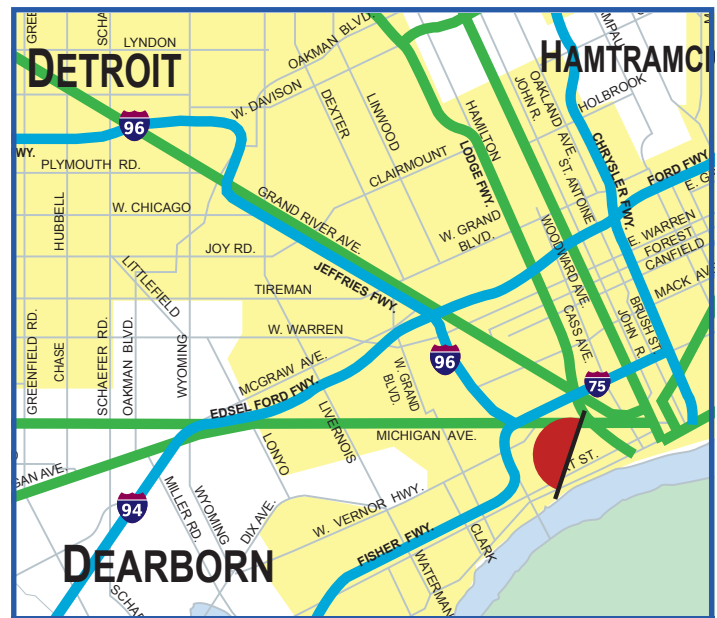

Previously Outfront:
DT 0095522A

Available Jan 1, 2023

KEY ATTRIBUTES: This unit is located on one of Detroit's major freeways, and is utilized by commuters traveling from Downtown Detroit to the hard-to reach affluent suburbs of Farmington Hills, Southfield, Birmingham, and other suburbs west of Detroit. The Lodge Fwy. is the default exit from Huntington Place, where events such as the International Auto Show attracts more than 600,000+ people annually. It is also a major egress route from the Little Caesars Arena where concerts and sporting events are held.

See Complete Bonus View on Bonus Sheet

TOTAL WEEKLY IMPRESSIONS: 158,800

SIZE: 14' x 48' (digital) | SIDE: West | FACE: South

LAT: 42.333389 | LONG: -83.064274

Location - Value - Service

Michigan Ave. Cross Read

Freeway Entrance Ramp