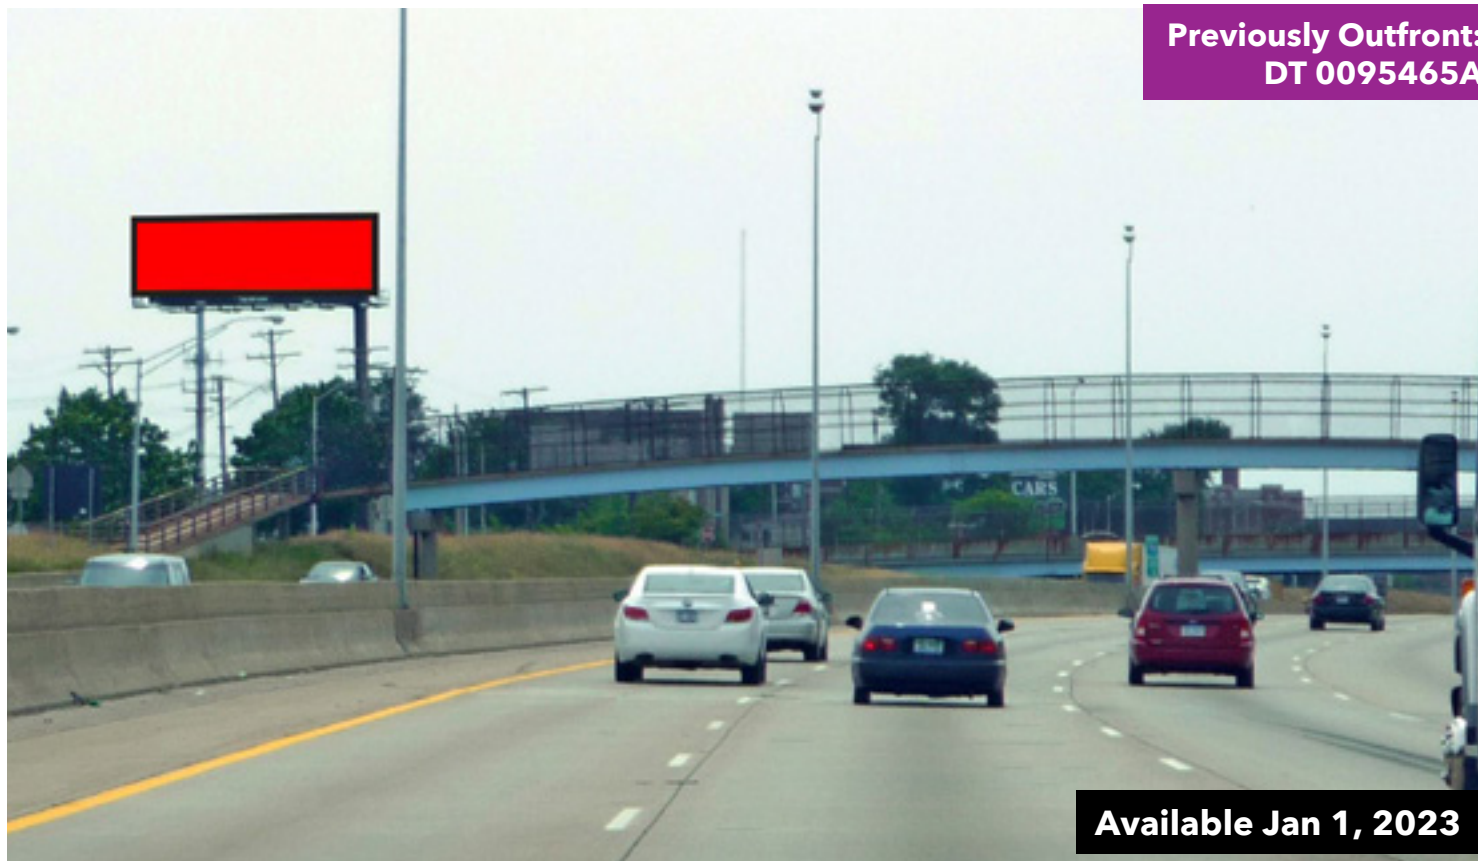

Previously Outfront:  
DT 0095465A

**Available Jan 1, 2023**

**KEY ATTRIBUTES:** This billboard has a great long distance view for commuters traveling southbound on I-75 freeway coming from Detroit, I-94, I-96, or the Ambassador Bridge (an international gateway into Canada). Commuters are traveling to the Southwestern suburbs of Wayne County including Dearborn, River Rouge, Ecorse, Lincoln Park, Allen Park, Southgate, and more. This location has an additional bonus view from Fort St.

**Bonus View: Fort St.**

*Location - Value - Service*

**TOTAL WEEKLY IMPRESSIONS: 254,855**

**SIZE: 14' x 48' (digital) | SIDE: East | FACE: North**

**LAT: 42.304840 | LONG: -83.108798**