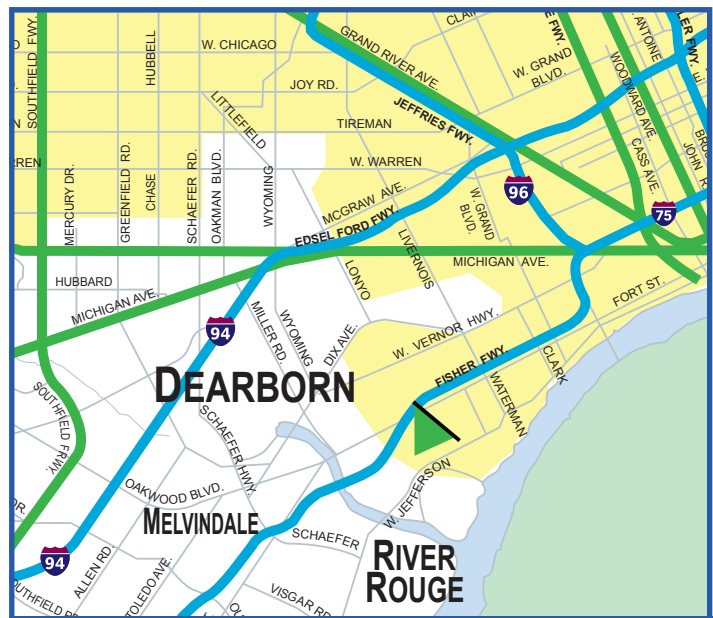

KEY ATTRIBUTES: This billboard has a long, unobstructed view. Traffic is coming from southbound I-75 freeway from Downtown Detroit, entertainment venues, sports stadiums, Macomb, and Oakland Counties, as well as travelers coming off the Ambassador Bridge (an International Gateway to Canada), I-96 & I-94 expressway going to suburban Wayne County. Bonus view: at a traffic light on Fort St. across from The Detroit Produce Terminal in busy SW Detroit.

Bonus View: Fort St. at Traffic Light

AGES 5+ WEEKLY IMPRESSIONS: 354,065

SIZE: 14' x 48' (illuminated) | SIDE: East | FACE: North

LAT: 42.30290836 | LONG: -83.11360538

Location - Value - Service