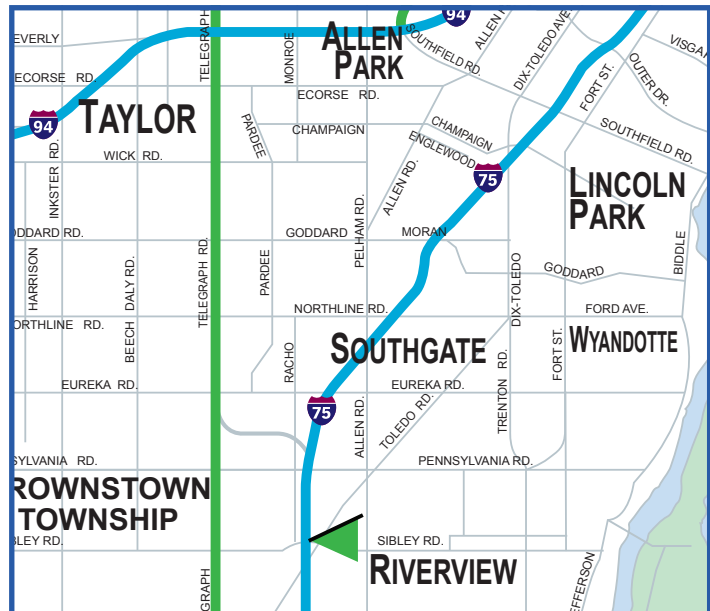

KEY ATTRIBUTES: Excellent location on I-75 heading south towards a large Downriver community that serves the greater Detroit area, the desirable Grosse Isle demographics, and further south towards Monroe County and beyond to Ohio .Commuters are traveling towards the commercial, residential, and dining districts at West Rd. exit, which includes large manufacturing complexes such as; Ford-Woodhaven Stamping and 3 Big Auto manufacturers, which employ 3 shifts of employees.

Billboard Advantages

- Top of Mind Awareness
- Constant Market Presence
- Total Market Reach
- High Frequency
- Limited Waste Circulation
- Low Monthly Cost

AGES 5+ WEEKLY IMPRESSIONS: 313,917

SIZE: 14' x 48' (illuminated) | SIDE: East | FACE: North

LAT: 42.168190 | LONG: -83.242474

Location - Value - Service

INTERNATIONAL OUTDOOR

Main Office: 28423 Orchard Lake Rd. Suite 200, Farmington Hills, MI 48334

248.489.8989