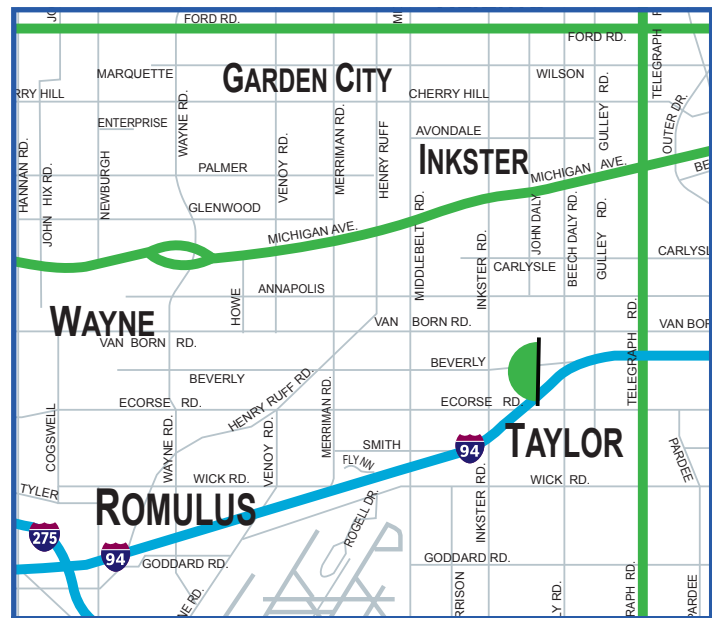

KEY ATTRIBUTES: This clear and unobstructed display is viewable to all westbound I-94 traffic which leads to I-275, the suburbs of Wayne County, Canton, Belleville, Ann Arbor, Eastern Michigan University, University of Michigan, Washtenaw Community College, and more. These travelers are coming from Macomb County, the Eastern suburbs of the region, entertainment venues, and from the center of Detroit. In addition, there are dozens of hotels, motels, and restaurants within one mile of this bulletin.

Billboard Advantages

- Top of Mind Awareness
- Constant Market Presence
- Total Market Reach
- High Frequency
- Limited Waste Circulation
- Low Monthly Cost

AGES 5+ WEEKLY IMPRESSIONS: 632,374

SIZE: 14' x 48' (illuminated) | SIDE: North | FACE: East

LAT: 42.256708 | LONG: -83.300912

Location - Value - Service

INTERNATIONAL OUTDOOR

Main Office: 28423 Orchard Lake Rd. Suite 200, Farmington Hills, MI 48334

248.489.8989