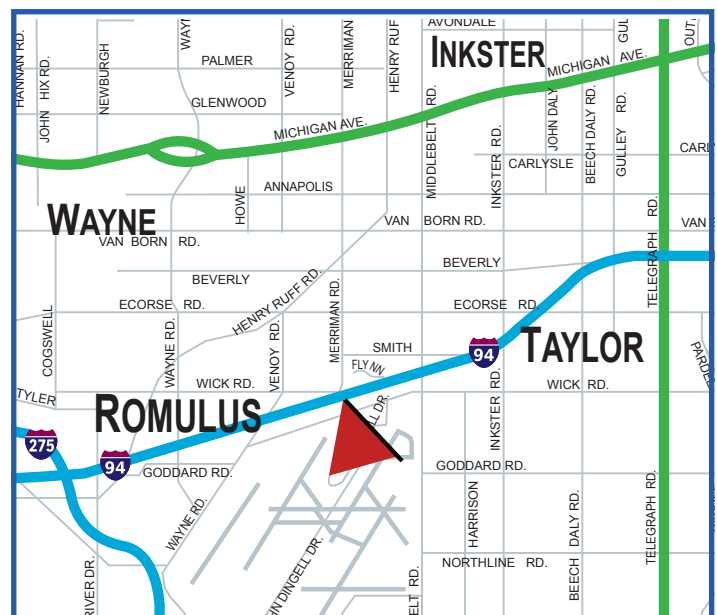

Previously Outfront:
DT 0097043A

Available Jan 1, 2023

KEY ATTRIBUTES: This clear and unobstructed display views to westbound I-94 traffic which leads to I-275, the suburbs of Wayne County, Canton, Belleville, Ann Arbor, and more. From the eastern region of the area, through the center of Detroit and western suburbs on W I-94 to I-275. Additionally it reaches travelers headed to Detroit Metro Airport, the suburbs of Canton, Belleville, and Washtenaw County. Bonus view: I-94 service drive to airport exits

Bonus View: I-94 Service Drive to Exits

TOTAL WEEKLY IMPRESSIONS: 219,547

SIZE: 14' x 48' (digital) | SIDE: South | FACE: East

LAT: 42.239586 | LONG: -83.336547

Location - Value - Service

INTERNATIONAL OUTDOOR