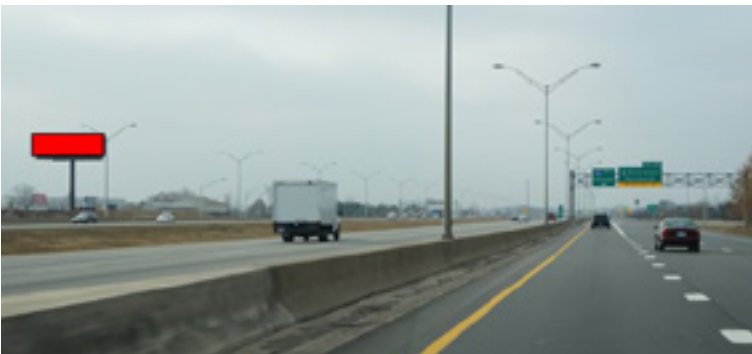

Previously Outfront:
DT 0097043A

Available Jan 1, 2023

KEY ATTRIBUTES: This clear and unobstructed display views to westbound I-94 traffic which leads to I-275, the suburbs of Wayne County, Canton, Belleville, Ann Arbor, and more. From the eastern region of the area, through the center of Detroit and western suburbs on W I-94 to I-275. Additionally it reaches travelers headed to Detroit Metro Airport, the suburbs of Canton, Belleville, and Washtenaw County. Bonus view: I-94 service drive to airport exits

Bonus View: I-94 Service Drive to Exits

TOTAL WEEKLY IMPRESSIONS: 219,547

SIZE: 14' x 48' (digital) | SIDE: South | FACE: East

LAT: 42.239586 | LONG: -83.336547

Location - Value - Service

INTERNATIONAL OUTDOOR