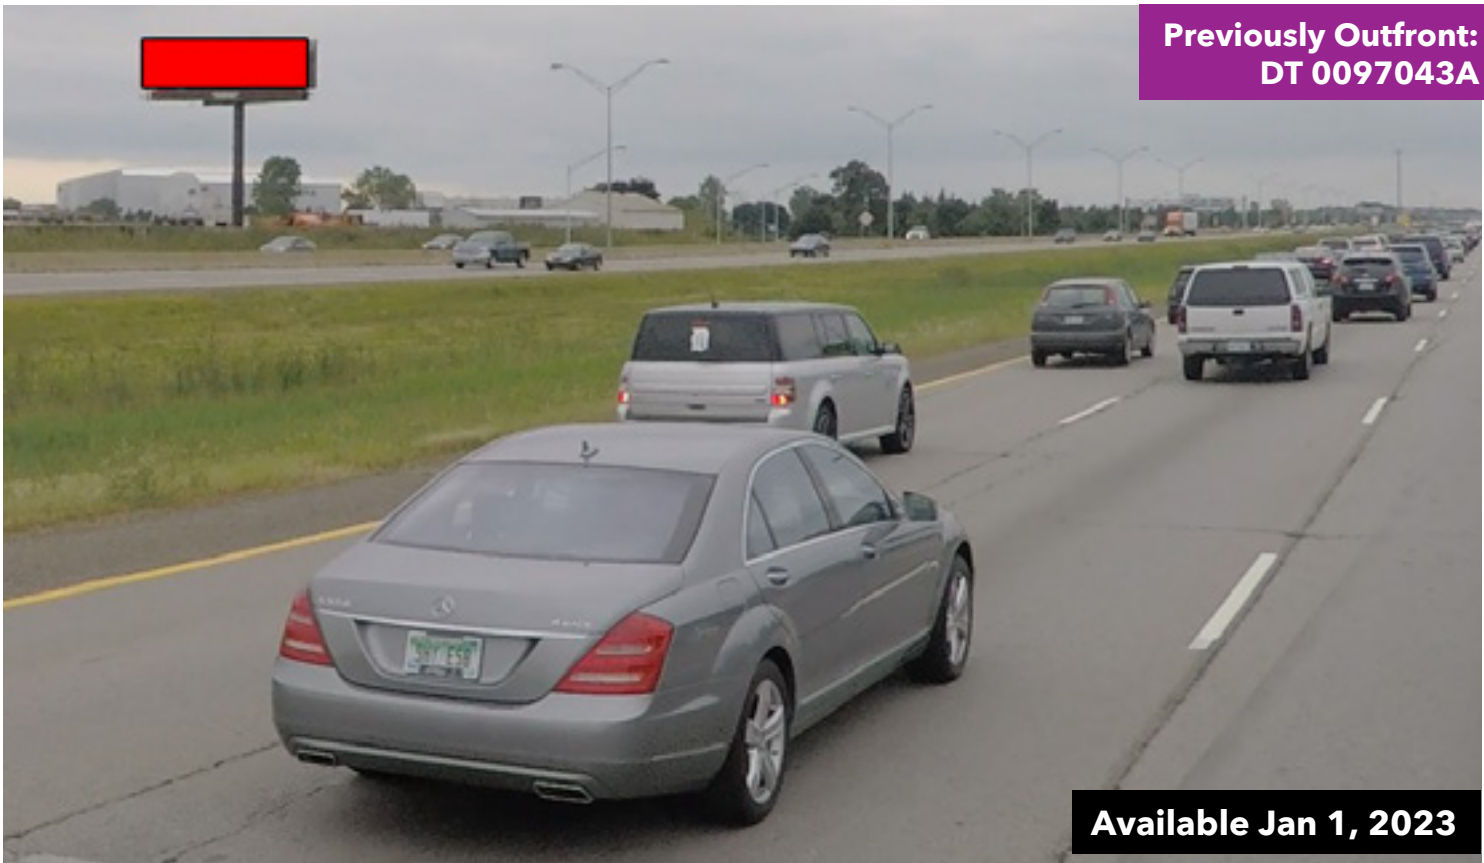

Previously Outfront:
DT 0097043A

Available Jan 1, 2023

KEY ATTRIBUTES: This clear and unobstructed display views to westbound I-94 traffic which leads to I-275, the suburbs of Wayne County, Canton, Belleville, Ann Arbor, and more. From the eastern region of the area, through the center of Detroit and western suburbs on W I-94 to I-275. Additionally it reaches travelers headed to Detroit Metro Airport, the suburbs of Canton, Belleville, and Washtenaw County. Bonus view: I-94 service drive to airport exits

Bonus View: I-94 Service Drive to Exits

TOTAL WEEKLY IMPRESSIONS: 219,547

SIZE: 14' x 48' (digital) | SIDE: South | FACE: East

LAT: 42.239586 | LONG: -83.336547

Location - Value - Service

INTERNATIONAL OUTDOOR