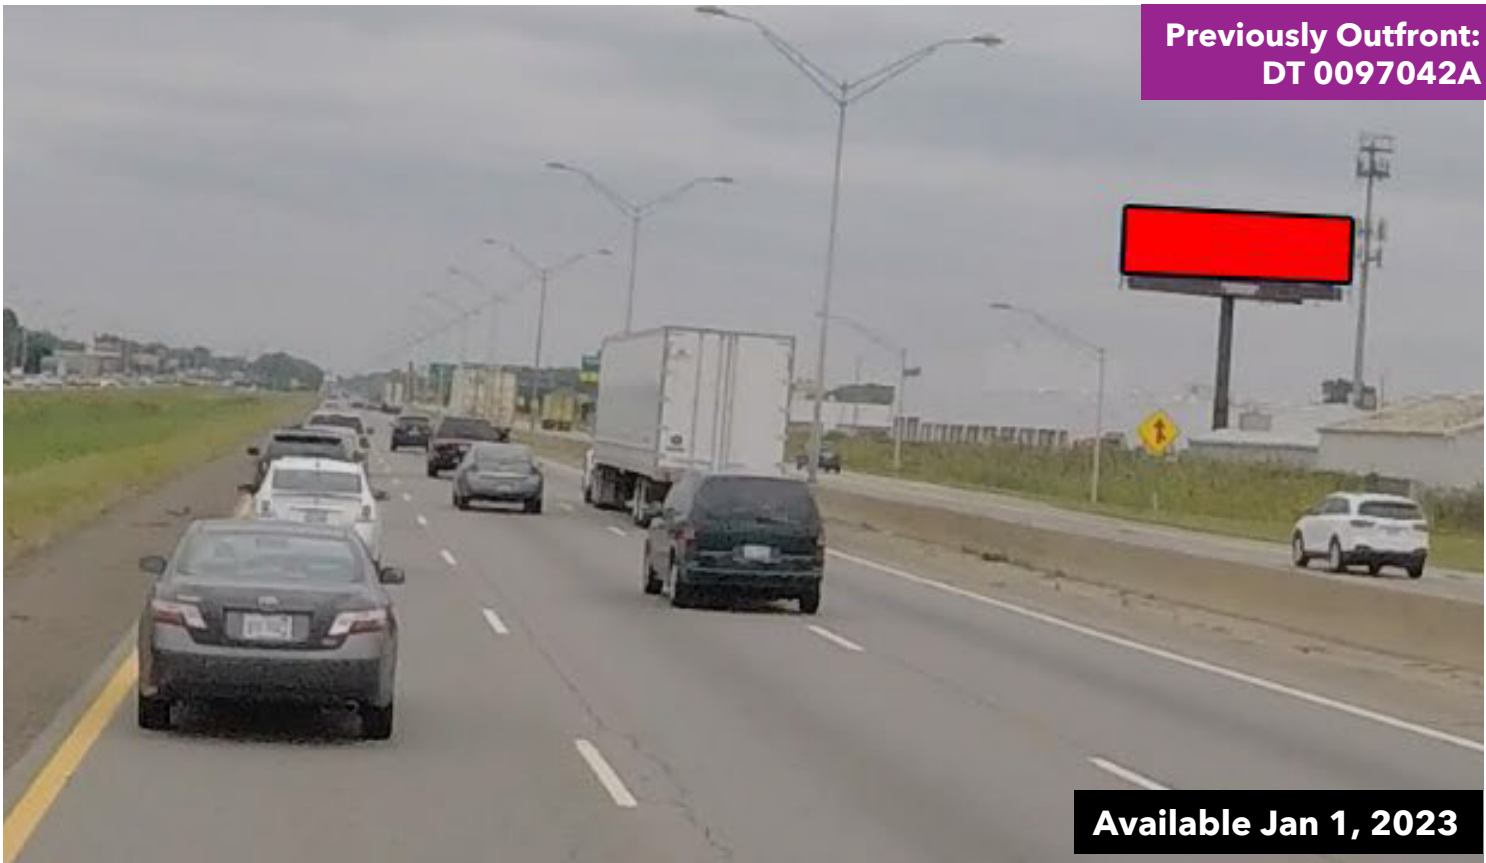

Previously Outfront:  
DT 0097042A

**Available Jan 1, 2023**

**KEY ATTRIBUTES:** This billboard has great traffic count, visibility, and demographics that is a landmark location for commuters as they travel from Washtenaw, Western Wayne County, or I-275 as they head toward Downtown Detroit. This highly visible location is the first billboard observed by travelers exiting Detroit Metro Airport on I-94 traveling to, Detroit, Entertainment venues, eastern suburbs and through Macomb County. In addition, there are literally dozens of hotels, motels and restaurants within a one mile radius of this bulletin. Bonus view: I-94 service drive to Fwy.

**Bonus View: I-94 Service Drive**

**TOTAL WEEKLY IMPRESSIONS: 297,129**

**SIZE: 14' x 48' (digital) | SIDE: South | FACE: West**

**LAT: 42.239586 | LONG: -83.336547**

*Location - Value - Service*