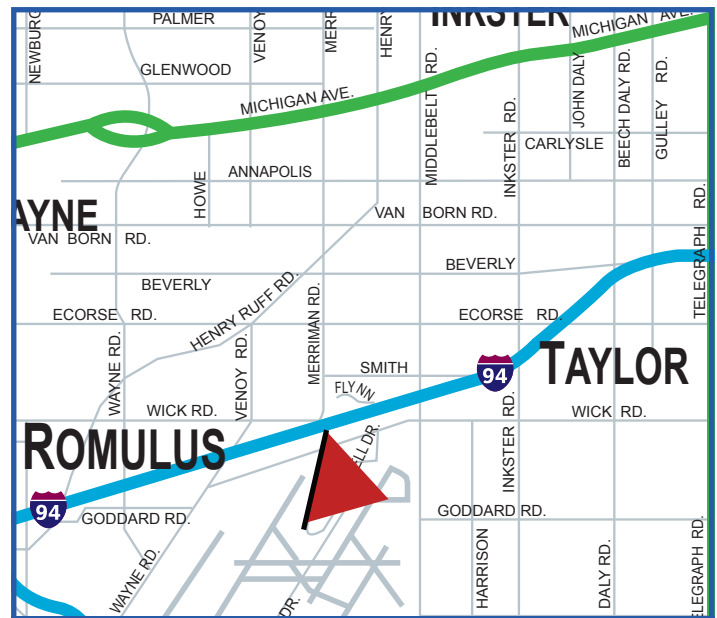

Previously Outfront:  
DT 0097042A

**Available Jan 1, 2023**

**KEY ATTRIBUTES:** This billboard has great traffic count, visibility, and demographics that is a landmark location for commuters as they travel from Washtenaw, Western Wayne County, or I-275 as they head toward Downtown Detroit. This highly visible location is the first billboard observed by travelers exiting Detroit Metro Airport on I-94 traveling to, Detroit, Entertainment venues, eastern suburbs and through Macomb County. In addition, there are literally dozens of hotels, motels and restaurants within a one mile radius of this bulletin. Bonus view: I-94 service drive to Fwy.

**Bonus View: I-94 Service Drive**

**TOTAL WEEKLY IMPRESSIONS: 297,129**

**SIZE: 14' x 48' (digital) | SIDE: South | FACE: West**

**LAT: 42.239586 | LONG: -83.336547**

*Location - Value - Service*