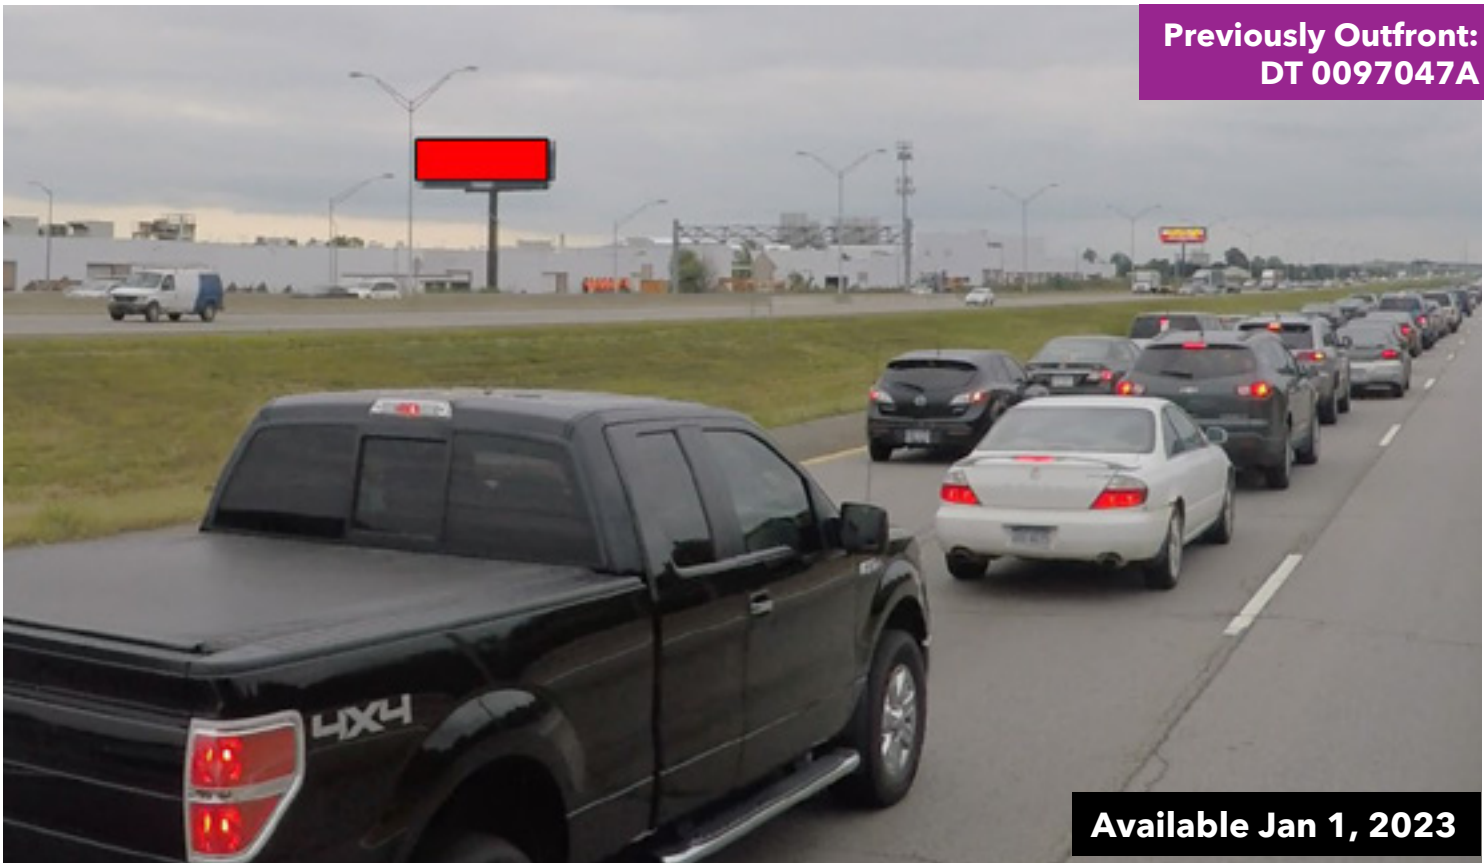

Previously Outfront:  
DT 0097047A

**Available Jan 1, 2023**

**KEY ATTRIBUTES:** This clear and unobstructed display views to westbound I-94 traffic which leads to I-275, the suburbs of Wayne County, Canton, Belleville, Ann Arbor, Eastern Michigan University, University of Michigan, Washtenaw Community College, and more. These travelers are coming from Macomb County, the Eastern suburbs of the region, entertainment venues, and through the center of Detroit. In addition, there are dozens of hotels, motels, and restaurants within a one mile radius of this bulletin. Bonus view: I-94 service drive to airport exits

**Bonus View: I-94 Service Drive to Exits**

**TOTAL WEEKLY IMPRESSIONS: 208,184**

**SIZE: 14' x 48' (digital) | SIDE: South | FACE: East**

**LAT: 42.240784 | LONG: -83.331604**

*Location - Value - Service*