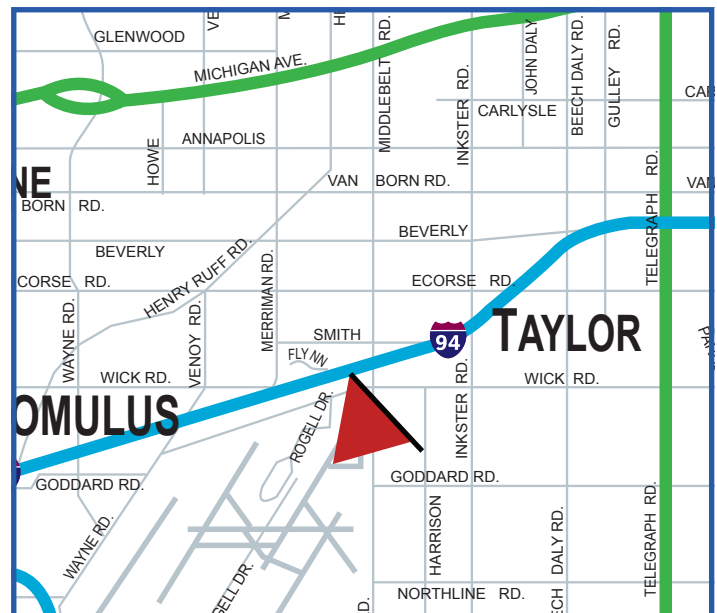

Previously Outfront:  
DT 0097047A

**Available Jan 1, 2023**

**KEY ATTRIBUTES:** This clear and unobstructed display views to westbound I-94 traffic which leads to I-275, the suburbs of Wayne County, Canton, Belleville, Ann Arbor, Eastern Michigan University, University of Michigan, Washtenaw Community College, and more. These travelers are coming from Macomb County, the Eastern suburbs of the region, entertainment venues, and through the center of Detroit. In addition, there are dozens of hotels, motels, and restaurants within a one mile radius of this bulletin. Bonus view: I-94 service drive to airport exits

**Bonus View: I-94 Service Drive to Exits**

**TOTAL WEEKLY IMPRESSIONS: 208,184**

**SIZE: 14' x 48' (digital) | SIDE: South | FACE: East**

**LAT: 42.240784 | LONG: -83.331604**

*Location - Value - Service*