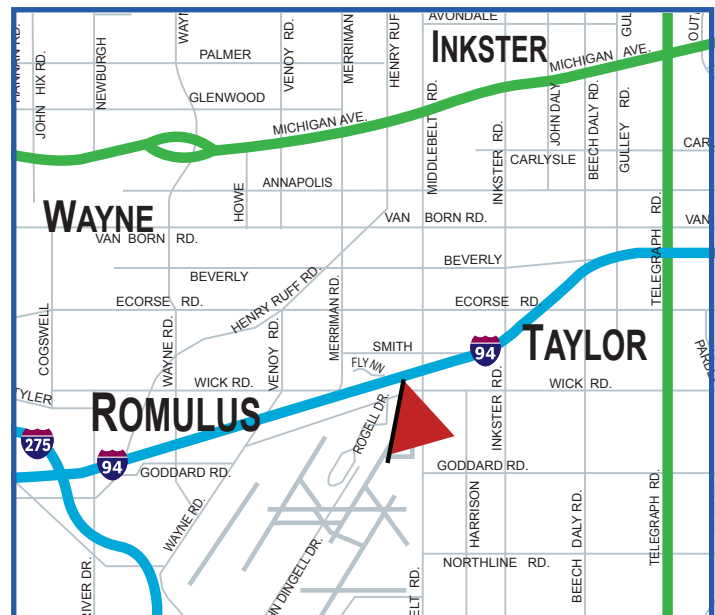

Previously Outfront:
DT 0097049A

Available Jan 1, 2023

KEY ATTRIBUTES: This billboard has great traffic count, visibility, and demographics that is a landmark location for commuters as they travel from Washtenaw, Western Wayne County, or I-275 as they head toward Downtown Detroit. This highly visible location is the second billboard observed by travelers exiting Detroit Metro Airport on I-94 traveling to, Detroit, Entertainment venues, eastern suburbs and through Macomb County. In addition, there are literally dozens of hotels, motels and restaurants within a one mile radius of this bulletin. Bonus view: I-94 service drive to Fwy.

Bonus View: I-94 Service Drive to Fwy

TOTAL WEEKLY IMPRESSIONS: 298,163

SIZE: 14' x 48' (digital) | SIDE: South | FACE: West

LAT: 42.240784 | LONG: -83.331604

Location - Value - Service