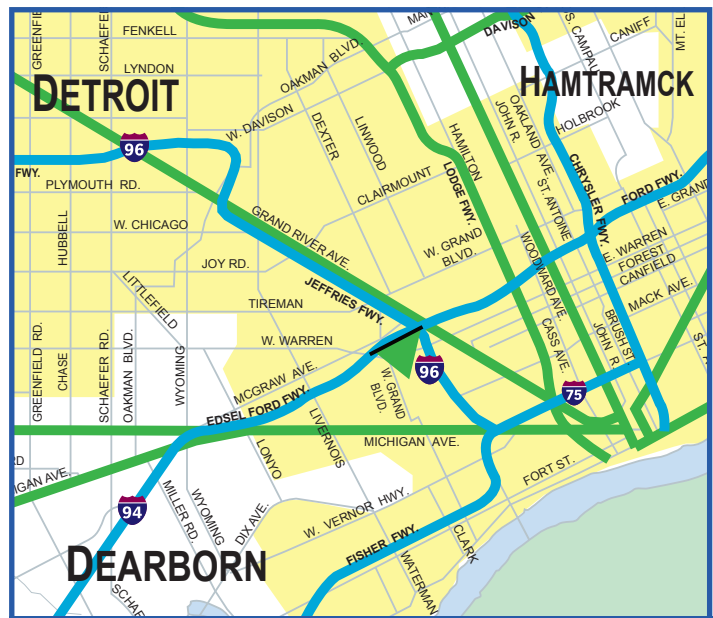

# 20'x60' Spectacular - BIGGER IS BETTER

**KEY ATTRIBUTES:** This spectacular billboard reaches commuters traveling eastbound on I-96 and those traveling from Southfield Fwy (M-39), Telegraph Rd (US-24), Wayne County suburbs, I-275, and M-14 from Ann Arbor towards Detroit and beyond. These travelers are heading to I-75 North and South, Cobo Convention Center, sports venues, entertainment districts, and even Midtown, Corktown, and the Ambassador Bridge (an international Gateway to Canada). Bonus views: I-94 Interchange, Entrance Ramp onto I-96 East, and I-94 East from I-96.

See Complete Bonus View on Bonus Sheet

**ADULTS 18+ WEEKLY IMPRESSIONS: 801,814**  
**SIZE: 20' x 60' Spectacular | SIDE: South | FACE: West**  
**LAT: 42.34841508 | LONG: -83.09920728**

Location - Value - Service

View: From I-94 Interchange

View: Entrance Ramp onto I-96 East Bound

View: I-94 East from I-96