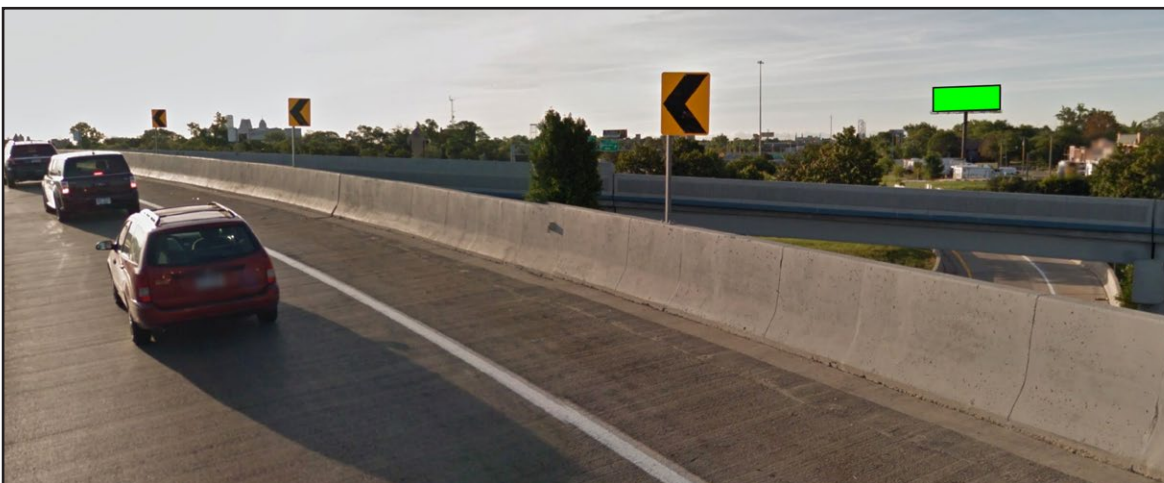

# 20'x60' Spectacular - BIGGER IS BETTER

**KEY ATTRIBUTES:** This spectacular billboard reaches commuters traveling eastbound on I-96 and those traveling from Southfield Fwy (M-39), Telegraph Rd (US-24), Wayne County suburbs, I-275, and M-14 from Ann Arbor towards Detroit and beyond. These travelers are heading to I-75 North and South, Cobo Convention Center, sports venues, entertainment districts, and even Midtown, Corktown, and the Ambassador Bridge (an international Gateway to Canada). Bonus views: I-94 Interchange, Entrance Ramp onto I-96 East, and I-94 East from I-96.

See Complete Bonus View on Bonus Sheet

**ADULTS 18+ WEEKLY IMPRESSIONS: 801,814**  
**SIZE: 20' x 60' Spectacular | SIDE: South | FACE: West**  
**LAT: 42.34841508 | LONG: -83.09920728**

Location - Value - Service

View: From I-94 Interchange

View: Entrance Ramp onto I-96 East Bound

View: I-94 East from I-96