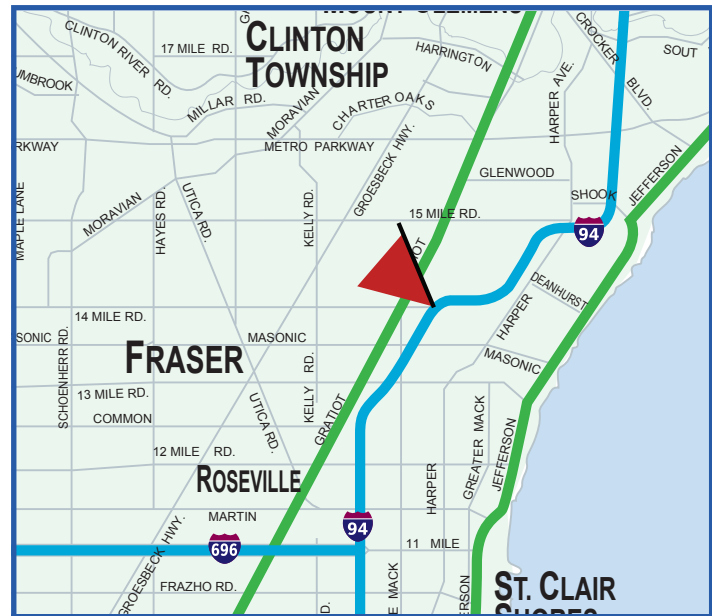

Previously Outfront:
DT 0097279A

Available Jan 1, 2023

20'x60' Spectacular - BIGGER IS BETTER Largest Digital Billboard in Macomb County

KEY ATTRIBUTES: The first of two 20x60 digitals in the area seen by motorists traveling from the more affluent areas of Macomb County. This traffic is heading from the northern portions of Macomb and St. Clair Counties on the busiest traveled roadways in the area. This billboard is in very close proximity to many lake related activities, waterfront marinas, communities (St. Clair Shores, Grosse Pointe, and Detroit), Gratiot Ave., shopping districts, Macomb Mall, and, I-696. Commuters are traveling to, and through the heart of Detroit, and other freeways.

Billboard Advantages

- Top of Mind Awareness
- Constant Market Presence
- Total Market Reach
- High Frequency
- Limited Waste Circulation
- Low Monthly Cost

TOTAL WEEKLY IMPRESSIONS: 204,240

SIZE: 20' x 60' (Digital) | SIDE: North | FACE: East

LAT: 42.535374 | LONG: -82.904471

Location - Value - Service

INTERNATIONAL OUTDOOR

Main Office: 28423 Orchard Lake Rd. Suite 200, Farmington Hills, MI 48334

248.489.8989