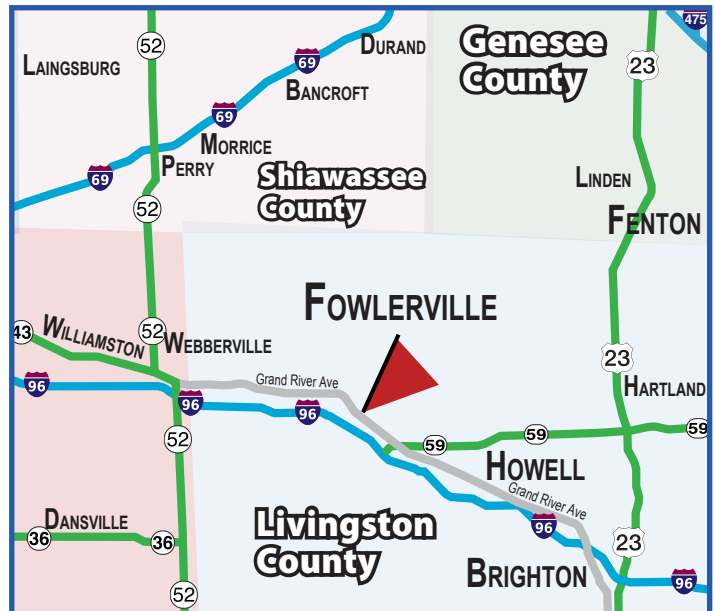

****Artist rendering for reference purposes only****

Available Jan 1, 2023

KEY ATTRIBUTES: Coming soon.

Billboard Advantages

- Top of Mind Awareness
- Constant Market Presence
- Total Market Reach
- High Frequency
- Limited Waste Circulation
- Low Monthly Cost

TOTAL WEEKLY IMPRESSIONS: TBD

SIZE: 14' x 48' (Digital) | SIDE: South | FACE: West

LAT: 42.647059 | LONG: -84.070039

Location - Value - Service

INTERNATIONAL OUTDOOR

Main Office: 28423 Orchard Lake Rd. Suite 200, Farmington Hills, MI 48334