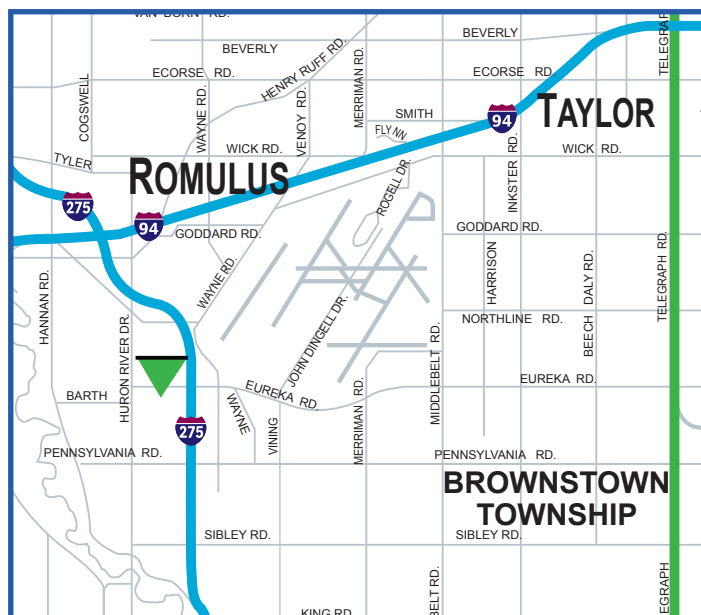

KEY ATTRIBUTES: This outdoor display has a direct approach view exiting at Eureka Rd. from southbound I-275. This display reaches commuters heading to the west entrance of the Detroit Metro Airport, plus local travelers on Eureka rd. The board is situated in an area of light and heavy industrial businesses and reaches a huge blue-collar working demographic.

Billboard Advantages

- Top of Mind Awareness
- Constant Market Presence
- Total Market Reach
- High Frequency
- Limited Waste Circulation
- Low Monthly Cost

TOTAL WEEKLY IMPRESSIONS: 39,028

SIZE: 12' x 24' (illuminated) | SIDE: North | FACE: North

LAT: 42.19475463 | LONG: -83.39288235

Location - Value - Service

INTERNATIONAL OUTDOOR

Main Office: 28423 Orchard Lake Rd. Suite 200, Farmington Hills, MI 48334

248.489.8989