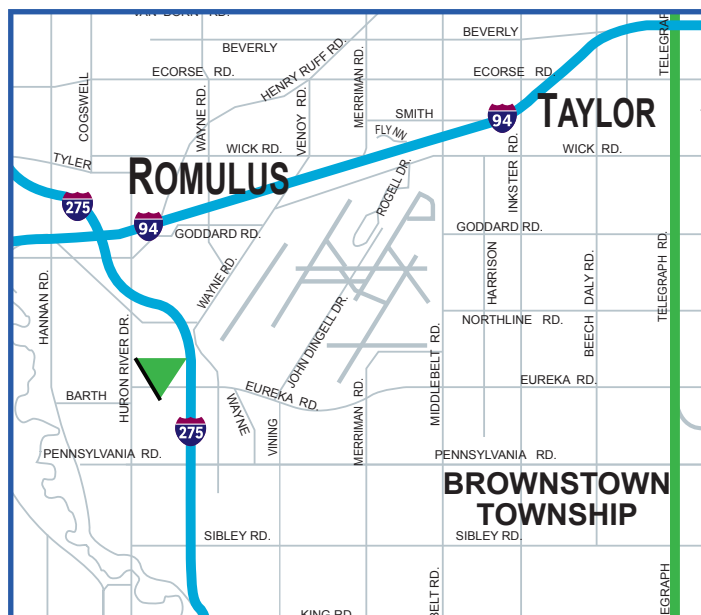

KEY ATTRIBUTES: This outdoor display reaches traffic heading east to Detroit Metro Airport as well as commuters traveling north or south on I-275 freeway. The board is situated in an area of light and heavy industrial businesses and reaches a huge blue-collar working demographic.

Billboard Advantages

- Top of Mind Awareness
- Constant Market Presence
- Total Market Reach
- High Frequency
- Limited Waste Circulation
- Low Monthly Cost

TOTAL WEEKLY IMPRESSIONS: 10,868

SIZE: 12' x 24' (illuminated) | SIDE: North | FACE: West

LAT: 42.19475463 | LONG: -83.39288235

Location - Value - Service

INTERNATIONAL OUTDOOR

Main Office: 28423 Orchard Lake Rd. Suite 200, Farmington Hills, MI 48334

248.489.8989