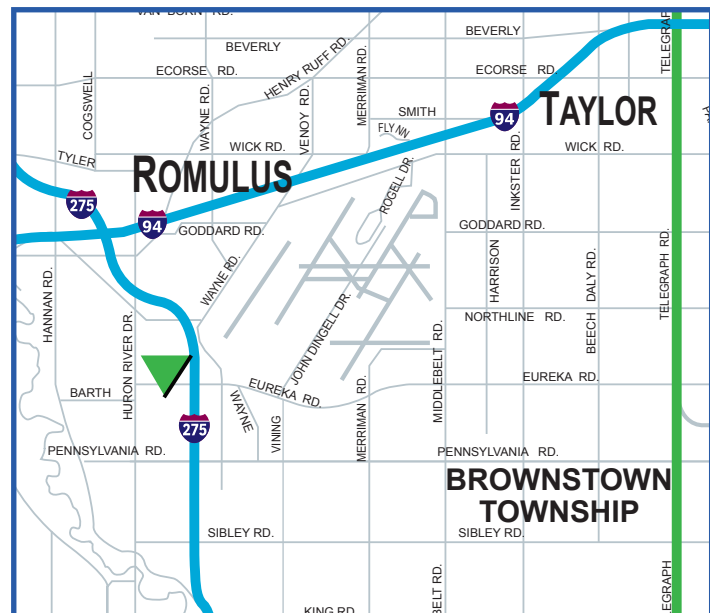

KEY ATTRIBUTES: This outdoor display, which is a right hand read, reaches commuters leaving Detroit Metro Airport traveling southbound on I-275 freeway as well as westbound on Eureka Rd. The board is situated in an area of light and heavy industrial businesses and reaches a huge blue-collar working demographic. Area attractions include: Romulus Community Schools, Barth Elementary Schools, and Lower Huron Metropolitan Park.

Billboard Advantages

- Top of Mind Awareness
- Constant Market Presence
- Total Market Reach
- High Frequency
- Limited Waste Circulation
- Low Monthly Cost

AGES 5+ WEEKLY IMPRESSIONS: 28,597

SIZE: 12' x 24' (illuminated) | SIDE: North | FACE: East

LAT: 42.19475463 | LONG: -83.39288235

Location - Value - Service