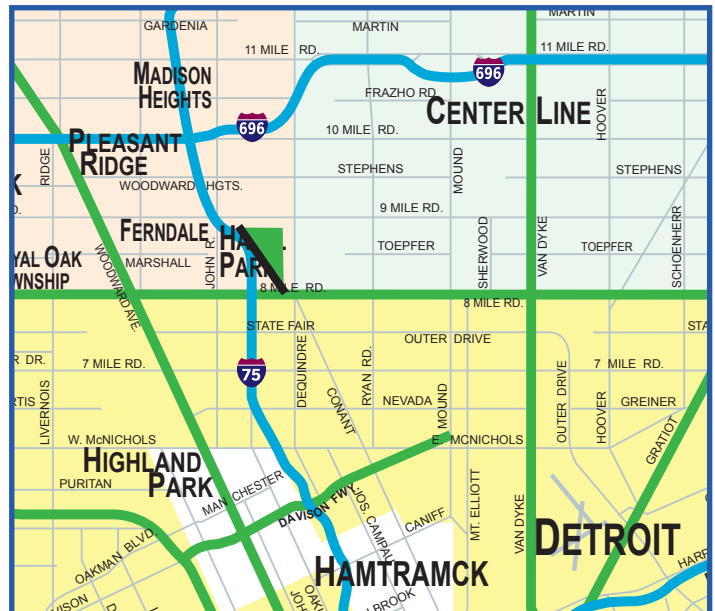

Available Nov 28, 2022

KEY ATTRIBUTES: Coming soon.

Billboard Advantages

- Top of Mind Awareness
- Constant Market Presence
- Total Market Reach
- High Frequency
- Limited Waste Circulation
- Low Monthly Cost

TOTAL WEEKLY IMPRESSIONS: 252,763

SIZE: 14' x 48' (illuminated) | SIDE: North | FACE: West

LAT: 42.447415 | LONG: -83.087287

Location - Value - Service

INTERNATIONAL OUTDOOR

Main Office: 28423 Orchard Lake Rd. Suite 200, Farmington Hills, MI 48334