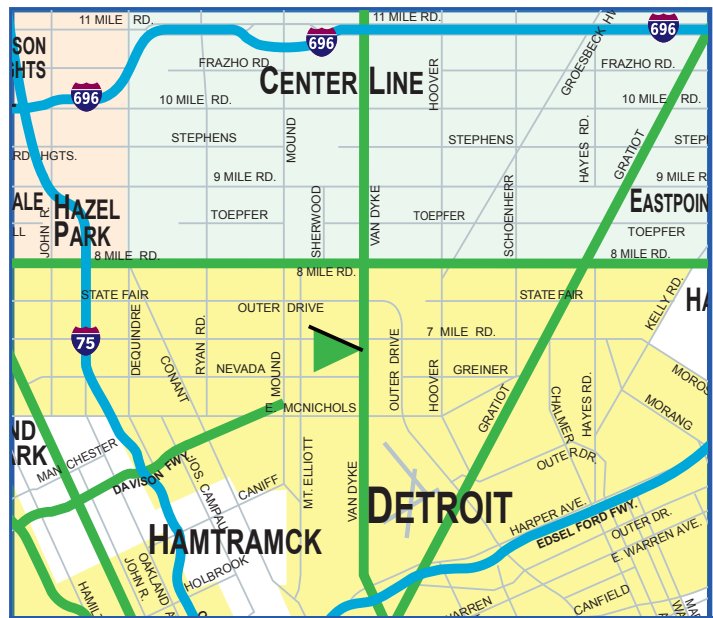

KEY ATTRIBUTES: This billboard is surrounded by retail stores, fast food chains, and restaurants. Located in the heart of the local community which is ideal for reaching commuters and east side residents in route to Macomb County and Downtown Detroit. This unit is in close proximity to Ascension St. John’s Hospital, Connor Creek Village (Kindred Hospital, urgent care, senior center, doctor’s offices, and professional buildings), and the Bel-Air shopping center—just one mile away on 8 Mile Rd. This billboard is near the entrance of Perfecting church, one of the largest and most famous churches in the City of Detroit with Pastor Marvin Winans.

Bonus View: 7 mile Westbound

AGES 5+ WEEKLY IMPRESSIONS: 166,587
SIZE: 14' x 48' (illuminated) | SIDE: West | FACE: North
LAT: 42.432667 | LONG: -83.024518

Location - Value - Service

INTERNATIONAL OUTDOOR